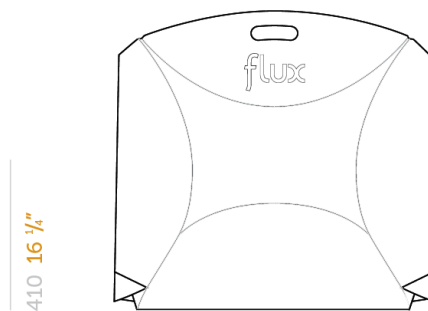

FLUX CHAIR

weight	5 kg
max. load	160 kg
volume reduction	97 %
colors	white, black, antracite grey pebble grey, orange, red
resources	click here for 3D files click here for images click here for the video manual click here for the pricelist
customization	printing, stickering click here for the printing templates

Measurements

660 26"

840 33"

670 26 2/5"

410 16 1/4"

850 33 1/2"

770 30 1/3"

15 3/5"