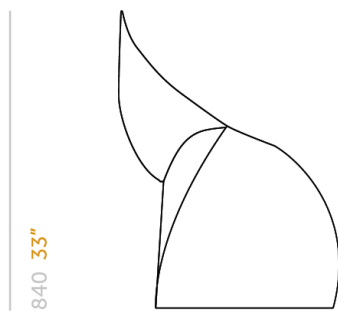

FLUX CHAIR

weight	5 kg
max. load	160 kg
volume reduction	97 %
colors	white, black, antracite grey pebble grey, orange, red
resources	click here for 3D files click here for images click here for the video manual click here for the pricelist
customization	printing, stickering click here for the printing templates

Measurements

660 26"

840 33"

670 26 2/5"

410 16 1/4"

850 33 1/2"

770 30 1/3"

15 3/5"